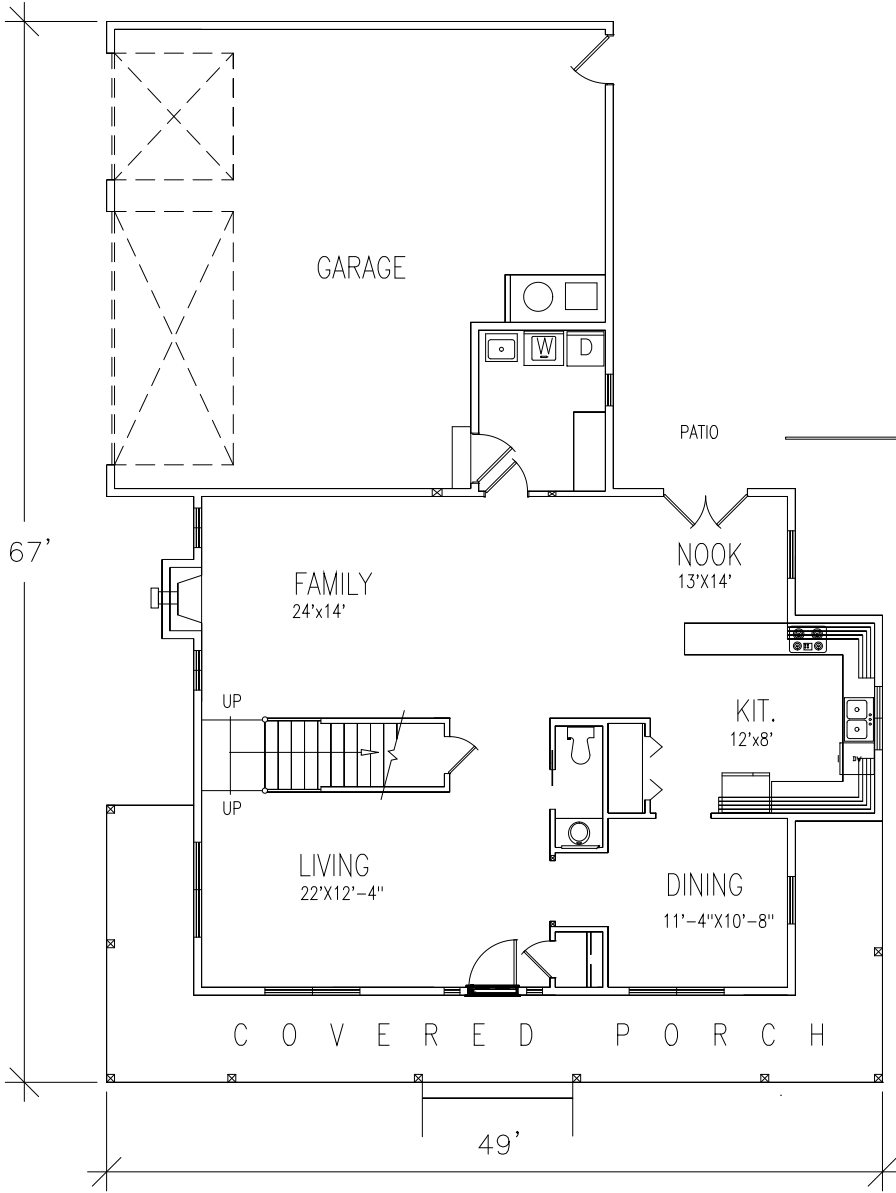

3022 SQ' TOTAL

1378 SQ' MAIN FLOOR

1378 SQ' MAIN FLOOR
 1644 SQ' BONUS ROOM

 3022 SQ' TOTAL

1102 SQ' UPPER FLOOR
 W/542 SQ' UNFINISHED ATTIC STORAGE